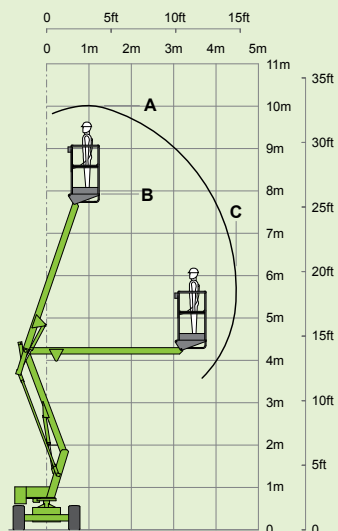

niftylift

HR10

(A) 10m
33ft

(B) 8m
26ft 6in

(C) 4.5m
15ft

200kg
440lbs

1.1m x 0.65m
3ft 7in x 2ft 2in

(D) 2m
6ft 7in

(F) 1.5m
4ft 11in

(J) 4.25m
13ft 11in

3.4km/h
2.1mph

4.2m
13ft 9in

25%
14°

2200kg
4850lbs

niftylift

Fingle Drive, Stonebridge
Milton Keynes, MK13 0ER
England, United Kingdom
+44 (0)1908 223456
sales@niftylift.com
www.niftylift.com