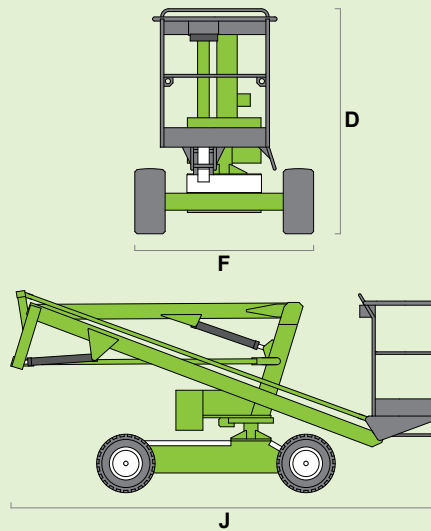

niftylift

HR10

(A) 10m
33ft

(B) 8m
26ft 6in

(C) 4.5m
15ft

200kg
440lbs

1.1m x 0.65m
3ft 7in x 2ft 2in

(D) 2m
6ft 7in

(F) 1.5m
4ft 11in

(J) 4.25m
13ft 11in

3.4km/h
2.1mph

4.2m
13ft 9in

25%
14°

2200kg
4850lbs

niftylift

Fingle Drive, Stonebridge
Milton Keynes, MK13 0ER
England, United Kingdom
+44 (0)1908 223456
sales@niftylift.com
www.niftylift.com