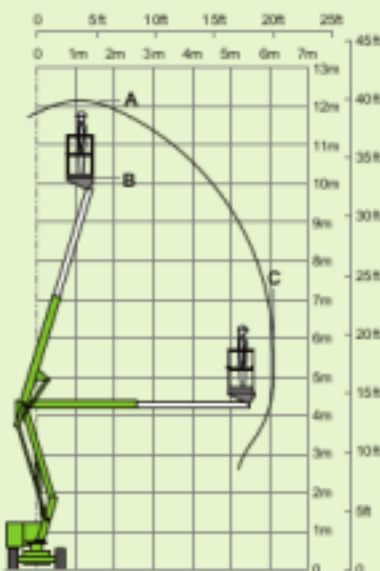

(F) 1.6m
5ft 3in

(J) 4.1m
13ft 5in

3.7km/h
2.2mph

4.3m
14ft 1in

30%
17°

3470kg
7650lbs

niftylift

Chalkdell Drive, Shenley Wood,
Milton Keynes, MK5 8GF
England, United Kingdom
+44 1908 223456
sales@niftylift.com
www.niftylift.com